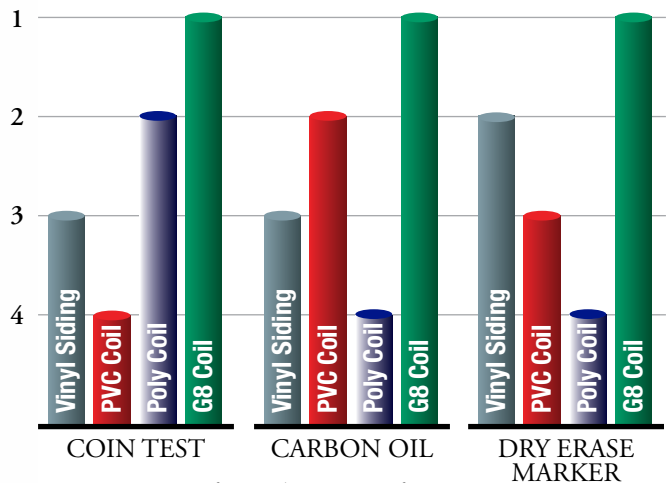

SEE THE DIFFERENCE!

Each surface was subjected to three tests, including the ASTM Nickel Marring Rub Test (see below). While both PVC and Poly coil easily mar, durable Performance G8 coil remains mar-free and unchanged!

These are **unretouched photographs** of actual aluminum coil. The coin test involves rubbing the flat edge of a nickel across the surface.

PVC COATED

POLY COATED

PERFORMANCE G8

MARRING TESTS

The ALSIDE EXTERIOR DESIGN SYSTEM